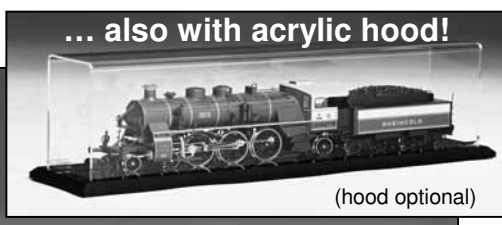

**Function-Displays**  
for Locomotives

**FD 1 - the basic version**  
Roller base for presentation und maintainance

= base plate from acrylic (black)  
+ 3 sets of adjustable roller sets (more optional)  
+ supports for non-driven axles  
+ 2 / 3-track system

This special edition consists of one TRAIN-SAFE-Roll with integrated roller base, fitted for BigBoy, and a table stand with power feed for one tube.

Item-No.: TSR-SE-"MK-BigBoy"